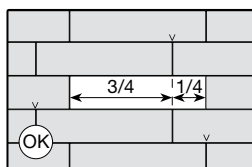

Description	Pieces / box	Kg. box	m ² Box	Boxes / Pallet	Kg. Pallet	m ² Pallet
BORNEO 19,5x120 R	4	22,152	0,936	48	1063,296	44,928
BORNEO DECK ABS 19,5x120 R	4	22,152	0,936	48	1063,296	44,928
PELDAÑO BORNEO 19,5x120	2	15,522	0,468	28	434,616	13,104
RODAPIE BORNEO 9,5x120	8	21,480	0,912	42	902,160	38,304